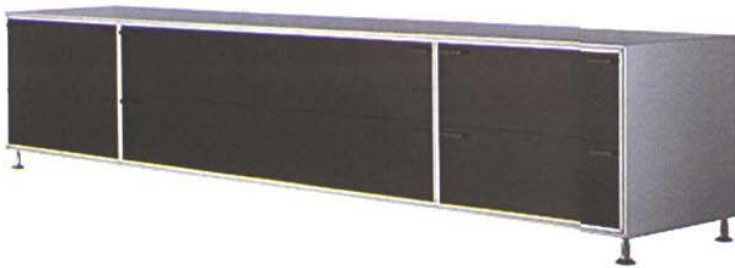

Alternativ zu Alu-Böden lassen sich Glastablar einlegen. Hinterleuchtung der Rückwände optional.

*Pull-out glass shelves can be used instead of aluminium. Back-lit rear walls optional.*

Für große Bibliotheksanordnungen empfehlen sich die Systemleiter.

*For relatively spacious libraries, system ladders recommended.*

Sideboard mit Schubfächern. Klappen, Dreh- und Schiebetüren sind ebenso möglich – je nach innerer Organisation und Ausstattung.

*Sideboard with drawers. Flap, revolving or sliding doors are also available, depending on inner organisation and accessories.*

Given its typical supplementations, 'Cubox' has become a Jack of all trades. As the name says, the creation of carcasses for shelves, sideboards and cabinets stands in the foreground of this collection. On principle, everything is made to measure, individually furnished for offices and living rooms, even for kitchens or bathrooms. This very flexibility becomes possible thanks to a hollow aluminium profile (ca 2 x 15 cm) that is applied to all vertical and horizontal surfaces, barring frontages and back walls. The depth of carcasses desired results from the addition of this profile, of which for vertical interior partitions only a variant with reciprocal slots is needed. The extremely loadable profile is used to a length of six metres and is offered with anodised surfaces in aluminium or wengé. Each carcass stands on cast-